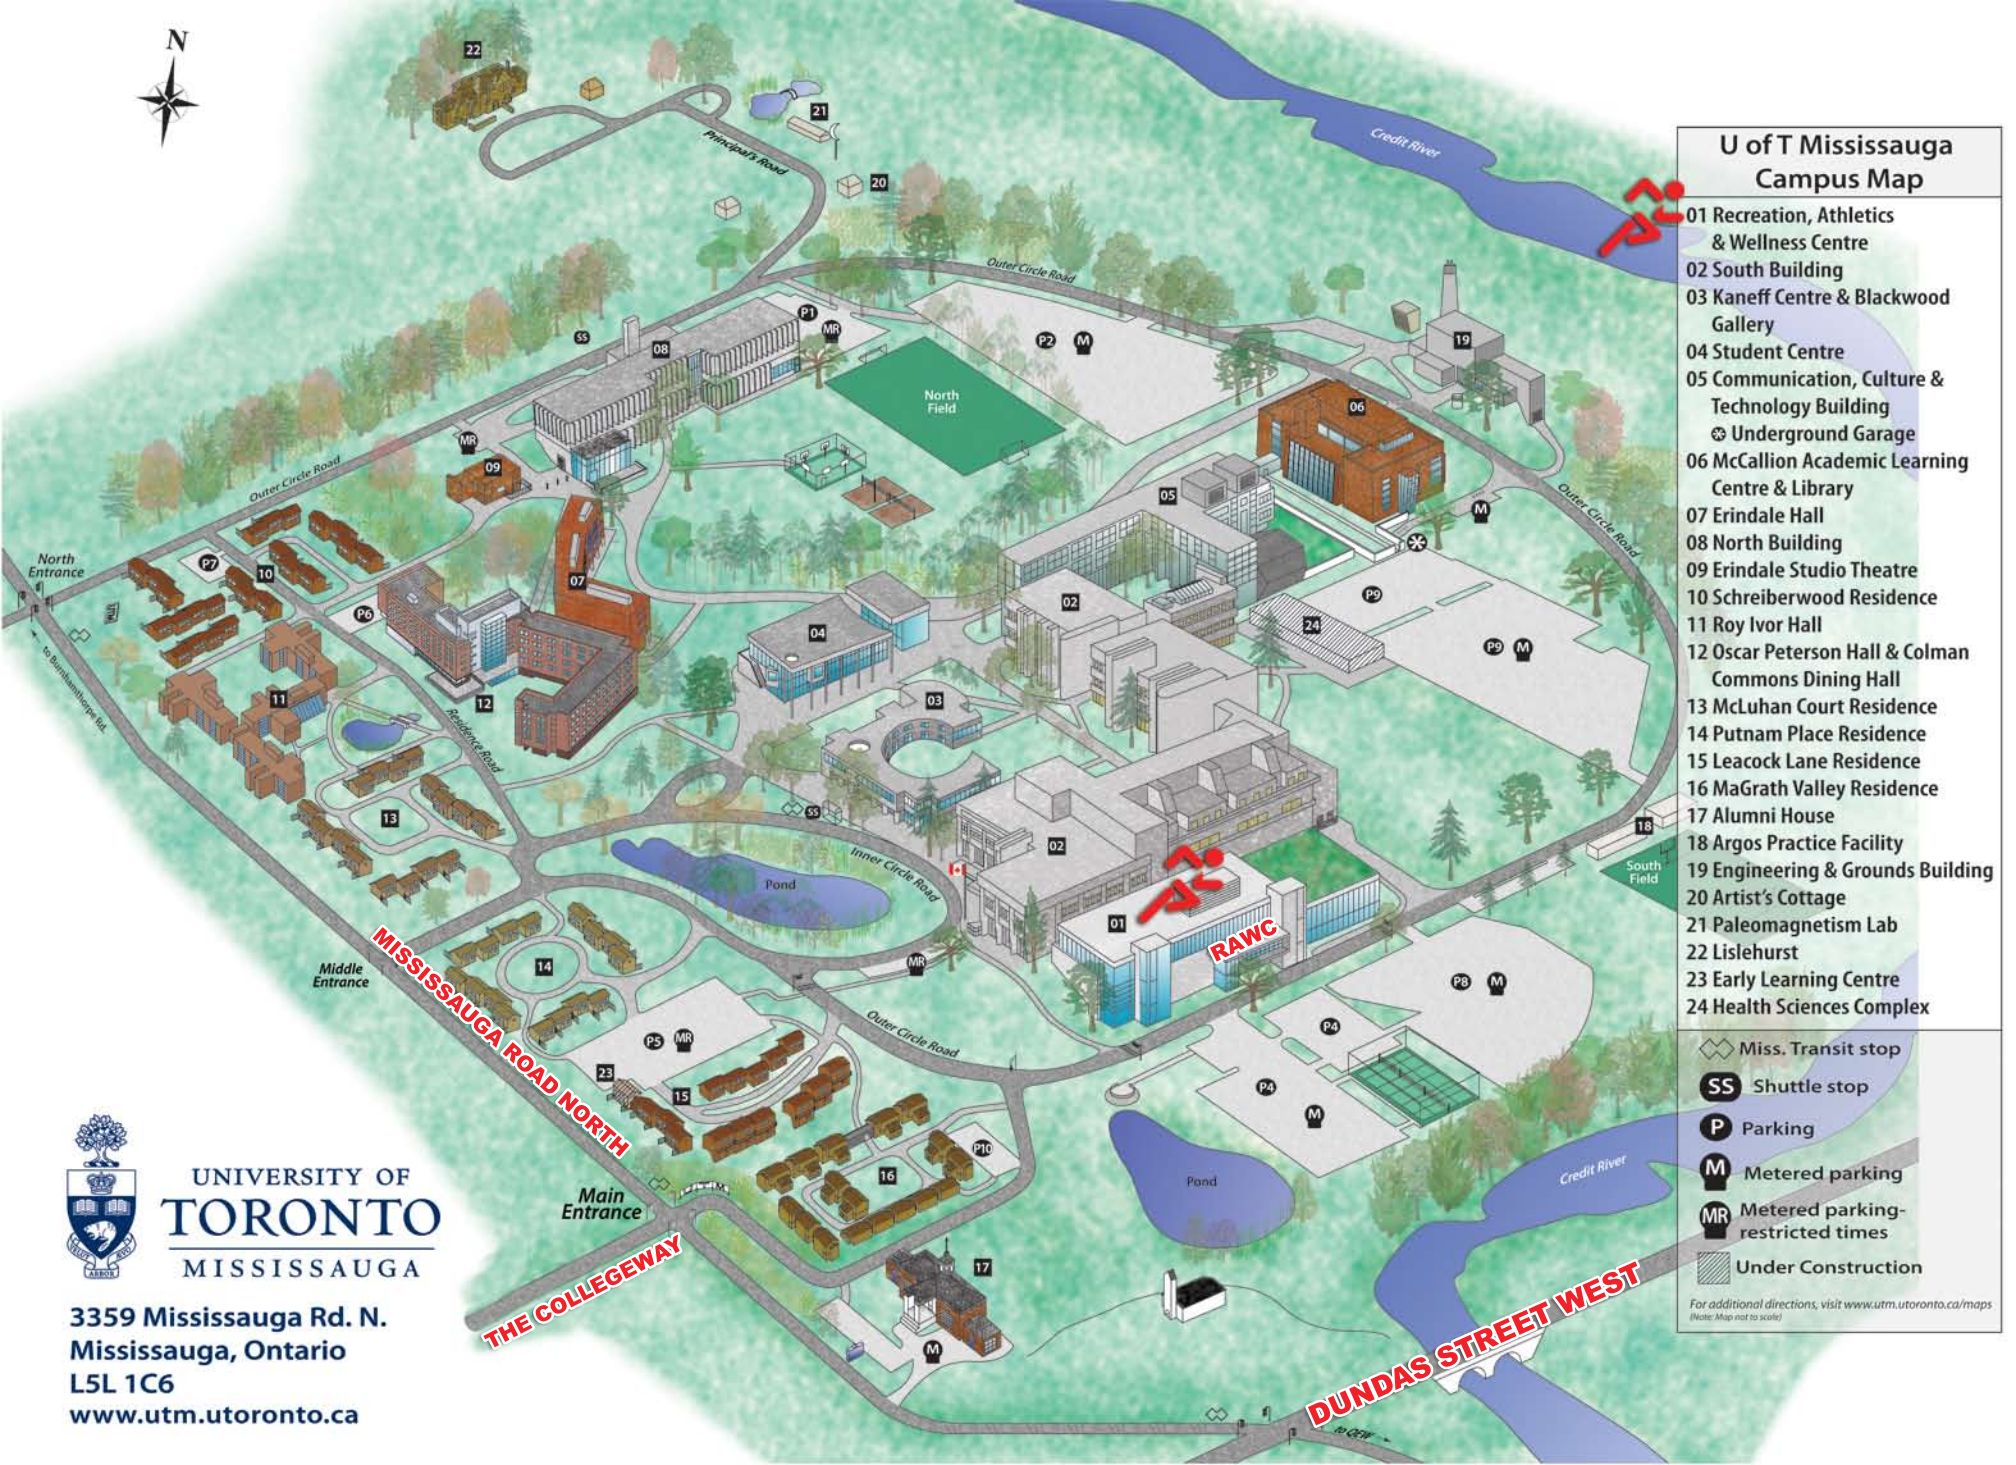

# U of T Mississauga Campus Map

- 01 Recreation, Athletics & Wellness Centre
- 02 South Building
- 03 Kaneff Centre & Blackwood Gallery
- 04 Student Centre
- 05 Communication, Culture & Technology Building
- ⊗ Underground Garage
- 06 McCallion Academic Learning Centre & Library
- 07 Erindale Hall
- 08 North Building
- 09 Erindale Studio Theatre
- 10 Schreiberwood Residence
- 11 Roy Ivor Hall
- 12 Oscar Peterson Hall & Colman Commons Dining Hall
- 13 McLuhan Court Residence
- 14 Putnam Place Residence
- 15 Leacock Lane Residence
- 16 MaGrath Valley Residence
- 17 Alumni House
- 18 Argos Practice Facility
- 19 Engineering & Grounds Building
- 20 Artist's Cottage
- 21 Paleomagnetism Lab
- 22 Lislehurst
- 23 Early Learning Centre
- 24 Health Sciences Complex

- Miss. Transit stop
  - SS Shuttle stop
  - P Parking
  - M Metered parking
  - MR Metered parking-restricted times
  - Under Construction
- For additional directions, visit [www.utm.utoronto.ca/maps](http://www.utm.utoronto.ca/maps)  
(Note: Map not to scale)

**3359 Mississauga Rd. N.**  
**Mississauga, Ontario**  
**L5L 1C6**  
[www.utm.utoronto.ca](http://www.utm.utoronto.ca)

**MISSISSAUGA ROAD NORTH**

**THE COLLEGEWAY**

**DUNDAS STREET WEST**